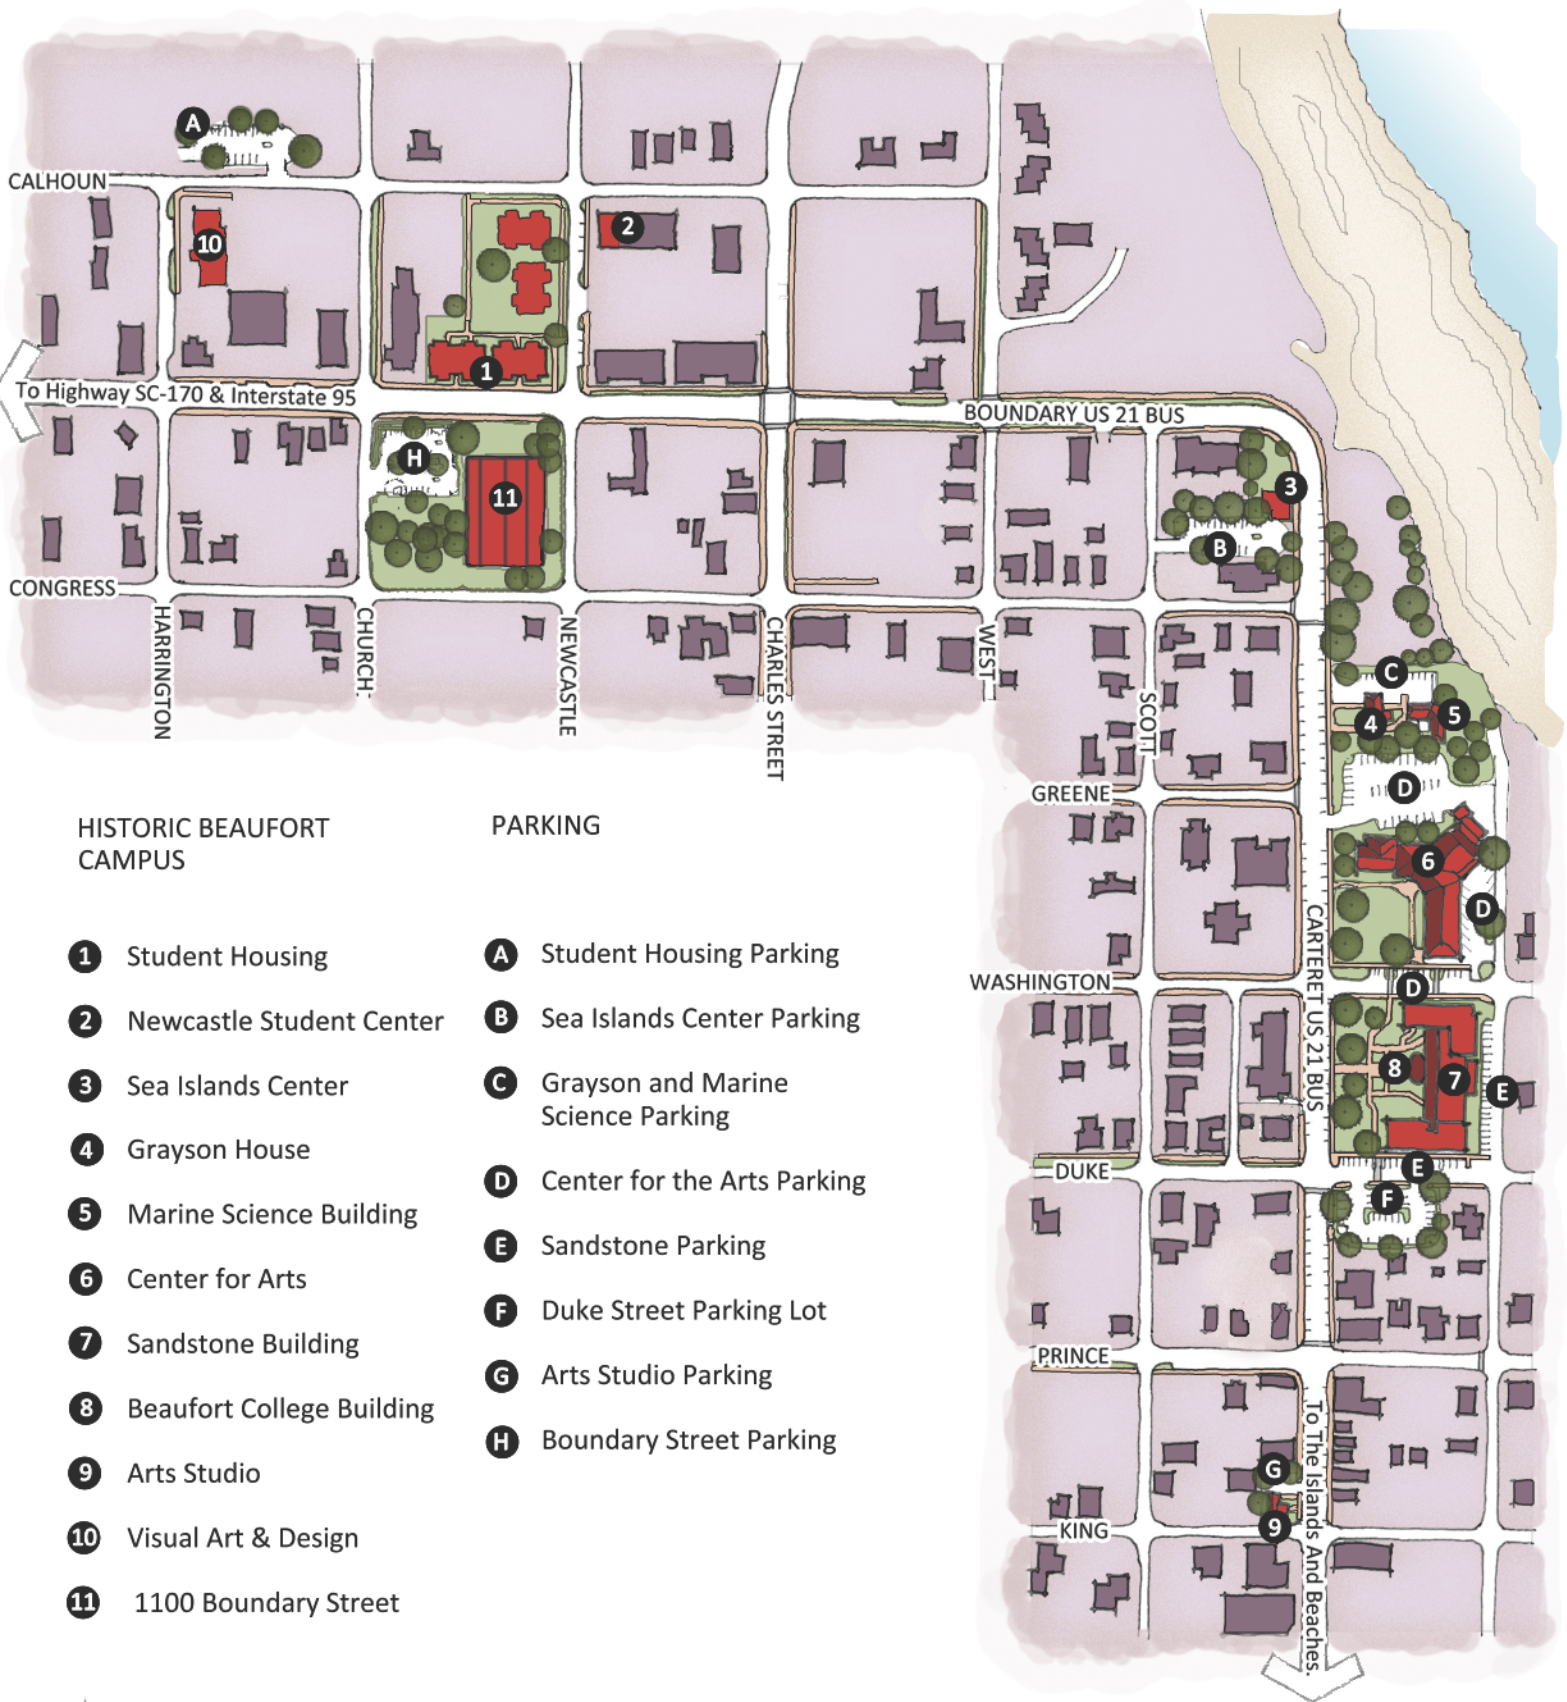

UNIVERSITY OF SOUTH CAROLINA BEAUFORT

**HISTORIC BEAUFORT CAMPUS**

**PARKING**

- |                                    |   |
|------------------------------------|---|
| <b>1</b> Student Housing           | <b>A</b> Student Housing Parking            |
| <b>2</b> Newcastle Student Center  | <b>B</b> Sea Islands Center Parking         |
| <b>3</b> Sea Islands Center        | <b>C</b> Grayson and Marine Science Parking |
| <b>4</b> Grayson House             | <b>D</b> Center for the Arts Parking        |
| <b>5</b> Marine Science Building   | <b>E</b> Sandstone Parking                  |
| <b>6</b> Center for Arts           | <b>F</b> Duke Street Parking Lot            |
| <b>7</b> Sandstone Building        | <b>G</b> Arts Studio Parking                |
| <b>8</b> Beaufort College Building | <b>H</b> Boundary Street Parking            |
| <b>9</b> Arts Studio               |   |
| <b>10</b> Visual Art & Design      |   |
| <b>11</b> 1100 Boundary Street     |   |